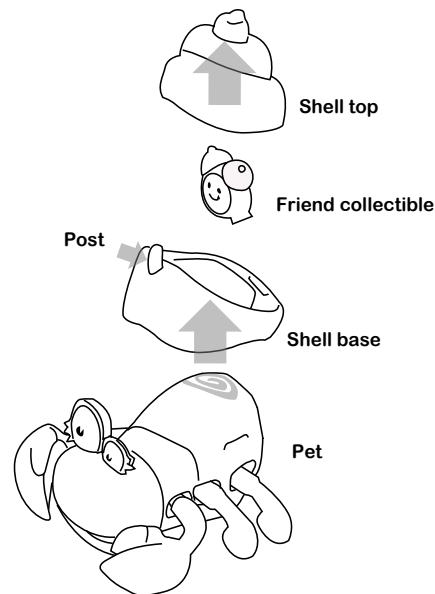

BATTERY INFORMATION

- Always replace used batteries with fresh Alkaline batteries. Only batteries of the same or equivalent type as recommended are to be used.
- Batteries are to be inserted with the correct polarity.
- Do not mix old batteries with new, do not mix Alkaline with standard carbon zinc or rechargeable nickel cadmium batteries.
- Non-rechargeable batteries are not to be recharged.
- Rechargeable batteries are to be removed from the toy before being charged.
- Rechargeable batteries are only to be charged under adult supervision.
- Exhausted batteries are to be removed from the toy.
- Do not dispose of batteries in fire.
- The supply terminals are not to be short-circuited.

Claim: This device complies with Part 15 of the FCC Rules. Operation is subject to the following two conditions:

(1) This device must accept any interference received, including interference that may cause undesired operation.

Caution: changes or modifications not expressly approved by the party responsible for compliance could void the user's authority to operate the equipment.

NOTE: This equipment has been tested and found to comply with the limits for a Class B digital device, pursuant to Part 15 of the FCC Rules. These limits are designed to provide reasonable protection against harmful interference in a residential installation. This equipment generates, uses and can radiate radio frequency energy and, if not installed and used in accordance with the instructions, may cause harmful interference to radio communications. However, there is no guarantee that interference will not occur in a particular installation. If this equipment does cause harmful interference to radio or television reception, which can be determined by turning the equipment off and on, the user is encouraged to try to correct the interference by one or more of the following measures:

- Reorient or relocate the receiving antenna.
- Increase the separation between the equipment and receiver.
- Connect the equipment into an outlet on a circuit different from that to which the receiver is connected.
- Consult the dealer or an experienced radio/TV technician for help.

For questions and comments please call in the U.S.A. and Canada 1 800 225 9319

Xia-Xiapets.com

©2011 Cepia LLC.
St. Louis Missouri 63124
Made in China

WARNING:
CHOKING HAZARD - Small parts
Not for Children Under 3 Years

Complies with Toy Safety Standard ASTM F963 Please Recycle

WARNING:
All rubber bands and wire ties, as well as tags, are not parts of this toy and should be discarded for your child's safety. Colors and contents may vary from those shown on the package.

Printed in China

R 090811 87000