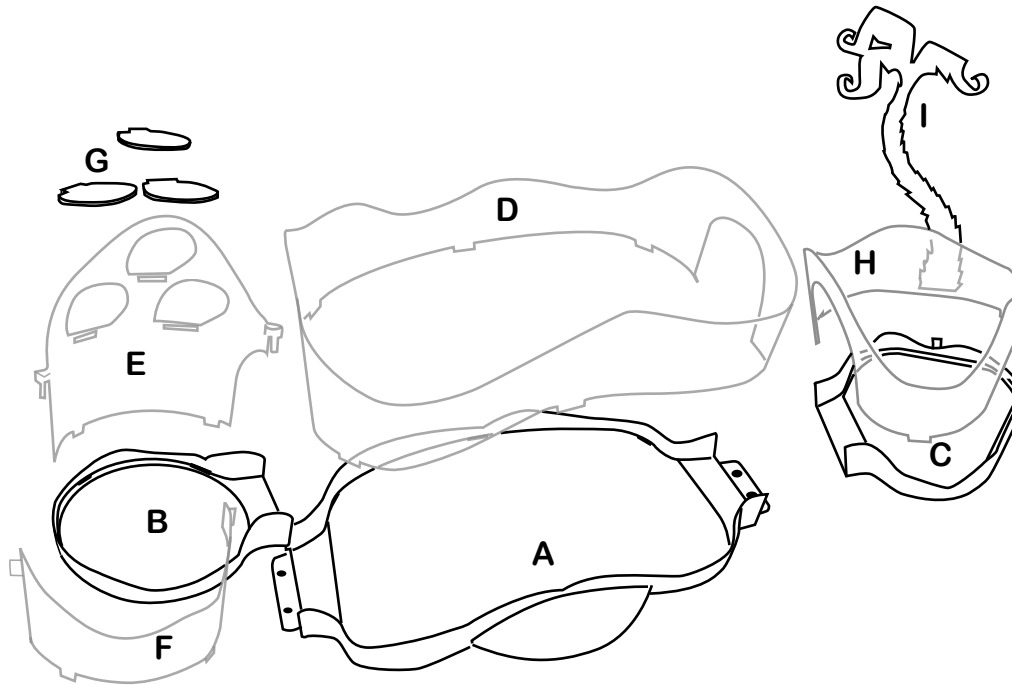

## Rio De Trio Village

This set includes;

- 1 Center base - A
- 1 Side round room - B
- 1 Side triangle room - C
- 1 Center wall - D
- 1 Side wall round back - E
- 1 Side wall round front - F
- 3 Small shelf - G
- 1 Side wall triangle - H
- 1 Tree - I

### Please Note

- Please retain these instructions as they contain important information.
- Read all of the instructions before assembling the set.
- Adult supervision may be required.
- The Xia-Xia™ set is a toy. It is not intended for use with live animals.
- Remove all contents from package and discard any rubber bands, wire ties or other packaging materials that are not part of the product.

**CAUTION** To prevent entanglement, keep hair away from wheels.

**IMPORTANT! ADULT SUPERVISION AND ASSISTANCE MAY BE REQUIRED ON ASSEMBLY**

Set assembled

The Xia-Xia™ set works with all Xia-Xia™ pets. Additional pets and shells are sold separately.

Complies with Toy Safety Standard ASTM F963 Please Recycle

**WARNING:**  
All rubber bands and wire ties, as well as tags, are not parts of this toy and should be discarded for your child's safety. Colors and contents may vary from those shown on the package.